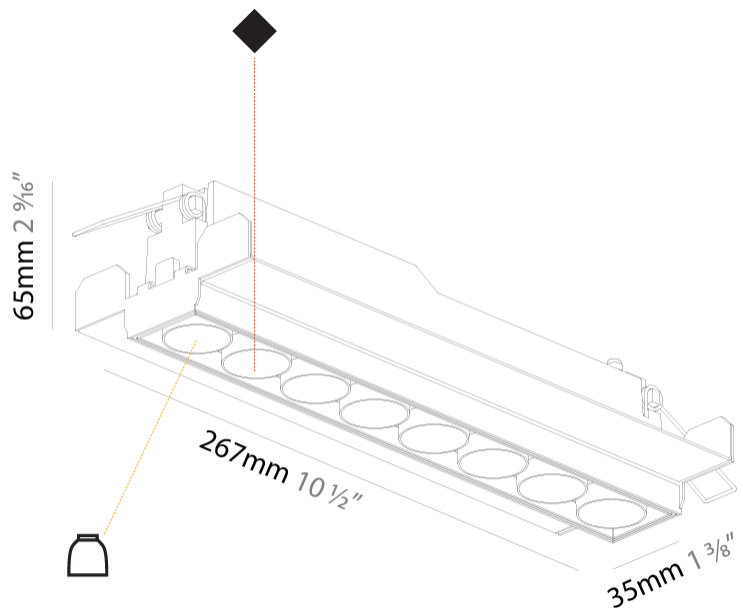

ELECTRICAL

Lamp Type: LED (Zhaga Standard)
Input Wattage (W): 27
Total Output Wattage (W): 25.9
Dimming: Tri-Mode (Non-Dimming and Phase Dimming (120Vac only) and 0-10V Dimming)
Driver Included: No
Driver Location: Remote
Driver Type: Constant Current - Universal
Driver Class: Class 2
Input Voltage (V): 120 - 277
Constant Current (MA): 1050

LED

Number of LEDs: 8
Color Temperature (*K): 2700 / 3000 / 3500 / 4000
Max. Delivered Lumen (lm): MAX. 1561 / 1685 / 1721 / 1756
Nominal Lumen (lm): MAX. 1760 / 1900 / 1940 / 1980
CRI: >90 CRI
Lamp Life (hrs): 50000
Upon Request: Special Color Temperature

OPTICAL

Reflector*: 8 / 14 / 34
Upon Request: Special Beam Angles

RATINGS AND CERTIFICATIONS

Certified By: CSA Certified to UL and CSA Standards
zaneen.com Inc. © 2024, 11800 306-3382, F-416-247-9319, www.zaneen.com

For international specifications by adding 'INT' at the end of the existing Model #. For assistance on 'custom' specifications, contact zteam@zaneen.com. In a constant effort to supply the best product, we reserve the right to change specifications or materials without notice. The most recent specification sheets are found at zaneen.com

100mm
3 15/16"

12 1/2 mm
1/2"

272mm x 42mm
10 11/16" x 1 5/8"